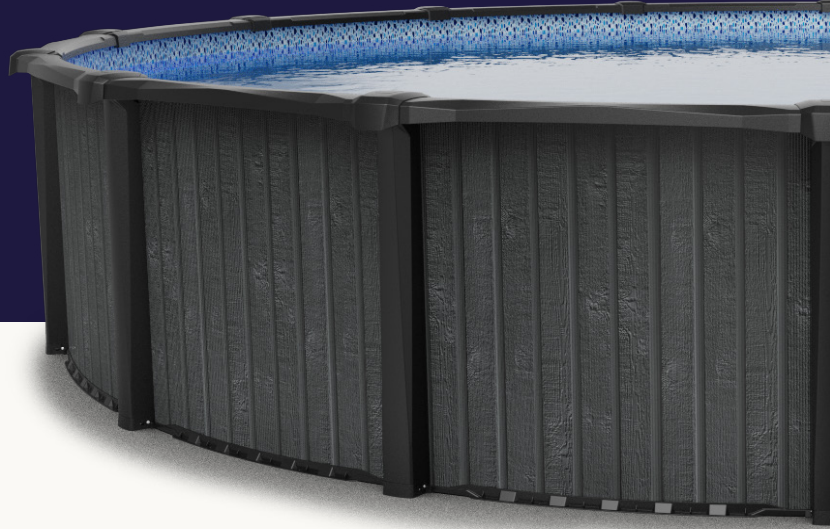

Experience Augmented Reality

FIELDSTONE

Model
FIELDSTONE

Designed to harmonize with today's refined outdoor spaces, Fieldstone features a vertically grooved wood texture and a sophisticated charcoal finish. It's the perfect match for modern homes that embrace timeless design and high-end materials.

*Product colors may vary due to differences in the printing process and screen color settings.

STRUCTURE

The Fieldstone, which is built on the S510 pool structure, stands out with its pronounced vertical detailing and angular accents, offering a more architectural aesthetic within the S5 Series. Built with the same reinforced structure and top-tier materials, the S510 is ideal for homeowners seeking a striking, contemporary design that remains stylish year after year.

FEATURES

-  SMART & STABLE RAILS
-  RESILIENT POOL WALLS
-  SEAMLESS LEDGE COVERS
-  PRECISION-GUIDED LOWER PLATES
-  STRONG TOP LEDGES
-  SELF-LOCKING UPRIGHTS

INFORMATION

Dimensions: Round Pools 12' - 15' - 18' - 21' - 24' - 27' - 30' - 33'

Dimensions: Oval Pools 12'x15' - 12'x18' - 12'x21' - 12'x24' - 15'x21' - 15'x24' - 15'x30' - 18'x33' - 18'x39'

Structure 100% resin

Salt Water Compatibility Yes

Warranty 30-Year Limited Warranty

More Summer Fun